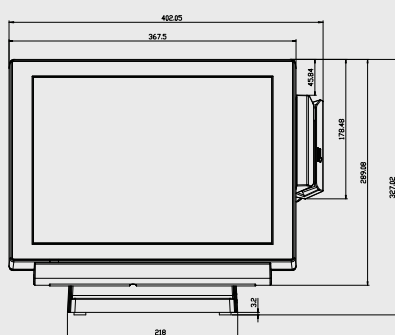

## SPECIFICATIONS

System	CPU Support	Intel® CPU series Core™ i5-3550S 3.7GHz, L2 Cache-6MB
	Memory	4GB, DDR3 SO-DIMM (1 slot, up to 8GB)
	Core Logic	Intel® H61
	Network	10/100/1000 Base-T Fast Ethernet
	Power Supply	120~150 Watt Power Adaptor
	System Weight	with power adaptor approx. 7kg
	Dimension	367 x 318 x 78 mm
	O.S. Support	POSReady2009 /POSReady7
Storage	Audio	2W Speaker
	SATA	320GB, 1 x 2.5" HDD - SATA
I/O Ports	USB	4 x USB on rear, 1 x USB on side bezel
	Serial Ports	3 x DB9, 1 x RJ45, +5V/12V selectable
	PS/2	1 x PS/2 ports (default at keyboard)
	LAN	1 x RJ45
	VGA	1 x DB15
	Cash Drawer	1 x RJ11 (+12V or +24V selectable)
	Line out	1 x Phone jack
	DC-in	1 x 4pin DC Power Jack
Peripheral	Customer Display	VFD, 20 columns and 2 lines, each column is 5 x 7 dots
	MSR & iButton	ISO I,II,III; JIS I,II and support information key
	RFID	ISO14443A, Mifare, Felica-Lite
	2 <sup>nd</sup> Display	8" or 10.4" LCD
	Fingerprint	8-bit grayscale, reader
LCD	LCD	15" TFT LCD
	Max. Resolution	1024 x 768

## ORDERING INFORMATION

Order No	Description
PA-6970RC-A1B	15" 5-Wire True Flat Resistive Touch POS Terminal Barebone
PA-6970RC-B1B	15" Projected Capacitive True Flat Touch POS Terminal Barebone
52-210-61000027	Intel® Core™ i5-3550S Processor (6M Cache, 3.0 GHz)
PA-6970RZ-23A	DDR3 4GB Memory/ 120GB SATA 2.5" HDD
PA-6151RZ-41B	Vacuum Fluorescent Display, 20 columns and 2 lines, each column is 5 x 7 dots
PA-6970RZ-35B	ID-TECH ISO Track1+2+3
PA-6970RZ-43B	10.4" 2nd display (resolution 800*600)
PA-3100RZ-81A	Mini PCIe Wireless LAN Module 802.11 b/g
Color	Black, White

## DIMENSIONS

unit: mm

For Enquiry & Support

Contact: 043 88 57 56, 055 22 77 528