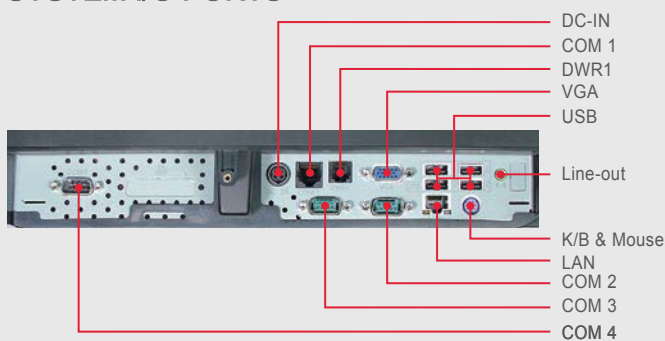

## HIGHLIGHTS

**AZURE**  
POS

Back Mountable VFD / 8" or 10.4" 2<sup>nd</sup> Display

## SPECIFICATIONS

System	CPU Support	Intel® CPU series Core™ i5-3550S 3.7GHz, L2 Cache-6MB
	Memory	4GB, DDR3 SO-DIMM (1 slot, up to 8GB)
	Core Logic	Intel® H61
	Network	10/100/1000 Base-T Fast Ethernet
	Power Supply	120~150 Watt Power Adaptor
	System Weight	with power adaptor approx. 7kg
	Dimension	367 x 318 x 78 mm
	O.S. Support	POSReady2009 /POSReady7
Storage	Audio	2W Speaker
	SATA	320GB, 1 x 2.5" HDD - SATA
I/O Ports	USB	4 x USB on rear, 1 x USB on side bezel
	Serial Ports	3 x DB9, 1 x RJ45, +5V/12V selectable
	PS/2	1 x PS/2 ports (default at keyboard)
	LAN	1 x RJ45
	VGA	1 x DB15
	Cash Drawer	1 x RJ11 (+12V or +24V selectable)
	Line out	1 x Phone jack
	DC-in	1 x 4pin DC Power Jack
Peripheral	Customer Display	VFD, 20 columns and 2 lines, each column is 5 x 7 dots
	MSR & iButton	ISO I,II,III; JIS I,II and support information key
	RFID	ISO14443A, Mifare, Felica-Lite
	2 <sup>nd</sup> Display	8" or 10.4" LCD
	Fingerprint	8-bit grayscale, reader
LCD	LCD	15" TFT LCD
	Max. Resolution	1024 x 768

## SYSTEM I/O PORTS

**INDITECH**

## ORDERING INFORMATION

Order No	Description
PA-6970RC-A1B	15" 5-Wire True Flat Resistive Touch POS Terminal Barebone
PA-6970RC-B1B	15" Projected Capacitive True Flat Touch POS Terminal Barebone
52-210-61000027	Intel® Core™ i5-3550S Processor (6M Cache, 3.0 GHz)
PA-6970RZ-23A	DDR3 4GB Memory/ 120GB SATA 2.5" HDD
PA-6151RZ-41B	Vacuum Fluorescent Display, 20 columns and 2 lines, each column is 5 x 7 dots
PA-6970RZ-35B	ID-TECH ISO Track1+2+3
PA-6970RZ-43B	10.4" 2nd display (resolution 800*600)
PA-3100RZ-81A	Mini PCIe Wireless LAN Module 802.11 b/g
Color	Black, White