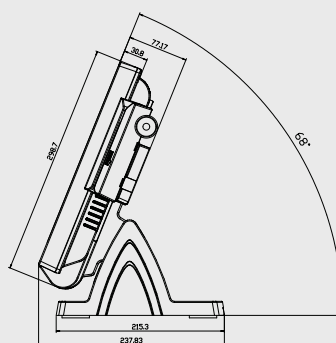

## HIGHLIGHTS

**AZURE**  
POS

Back Mountable VFD / 8" or 10.4" 2<sup>nd</sup> Display

## SPECIFICATIONS

System	CPU Support	Intel® CPU series Core™ i5-3550S 3.7GHz, L2 Cache-6MB
	Memory	4GB, DDR3 SO-DIMM (1 slot, up to 8GB)
	Core Logic	Intel® H61
	Network	10/100/1000 Base-T Fast Ethernet
	Power Supply	120~150 Watt Power Adaptor
	System Weight	with power adaptor approx. 7kg
	Dimension	367 x 318 x 78 mm
	O.S. Support	POSReady2009 /POSReady7
Storage	Audio	2W Speaker
	SATA	320GB, 1 x 2.5" HDD - SATA
I/O Ports	USB	4 x USB on rear, 1 x USB on side bezel
	Serial Ports	3 x DB9, 1 x RJ45, +5V/12V selectable
	PS/2	1 x PS/2 ports (default at keyboard)
	LAN	1 x RJ45
	VGA	1 x DB15
	Cash Drawer	1 x RJ11 (+12V or +24V selectable)
	Line out	1 x Phone jack
	DC-in	1 x 4pin DC Power Jack
Peripheral	Customer Display	VFD, 20 columns and 2 lines, each column is 5 x 7 dots
	MSR & iButton	ISO I,II,III; JIS I,II and support information key
	RFID	ISO14443A, Mifare, Felica-Lite
	2 <sup>nd</sup> Display	8" or 10.4" LCD
	Fingerprint	8-bit grayscale, reader
LCD	LCD	15" TFT LCD
	Max. Resolution	1024 x 768

## SYSTEM I/O PORTS

**INDITECH**

## DIMENSIONS

unit: mm

For Enquiry & Support

Contact: 043 88 57 56, 055 22 77 528