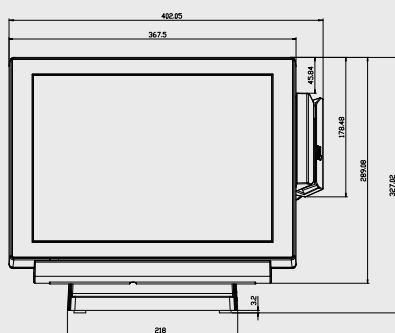

SPECIFICATIONS

System	CPU Support	Intel® CPU series Core™ i5-3550S 3.7GHz, L2 Cache-6MB
	Memory	4GB, DDR3 SO-DIMM (1 slot, up to 8GB)
	Core Logic	Intel® H61
	Network	10/100/1000 Base-T Fast Ethernet
	Power Supply	120~150 Watt Power Adaptor
	System Weight	with power adaptor approx. 7kg
	Dimension	367 x 318 x 78 mm
	O.S. Support	POSReady2009 /POSReady7
Audio	2W Speaker	
Storage	SSD	120GB, 1 x 2.5" HDD - SSD
I/O Ports	USB	4 x USB on rear, 1 x USB on side bezel
	Serial Ports	3 x DB9, 1 x RJ45, +5V/12V selectable
	PS/2	1 x PS/2 ports (default at keyboard)
	LAN	1 x RJ45
	VGA	1 x DB15
	Cash Drawer	1 x RJ11 (+12V or +24V selectable)
	Line out	1 x Phone jack
	DC-in	1 x 4pin DC Power Jack
Peripheral	Customer Display	VFD, 20 columns and 2 lines, each column is 5 x 7 dots
	MSR & iButton	ISO I,II,III; JIS I,II and support information key
	RFID	ISO14443A, Mifare, Felica-Lite
	2 nd Display	8" or 10.4" LCD
	Fingerprint	8-bit grayscale, reader
LCD	15" TFT LCD	
Max. Resolution	1024 x 768	

SYSTEM I/O PORTS

INDITECH

ORDERING INFORMATION

Order No	Description
PA-6970RC-A1B	15" 5-Wire True Flat Resistive Touch POS Terminal Barebone
PA-6970RC-B1B	15" Projected Capacitive True Flat Touch POS Terminal Barebone
52-210-61000027	Intel® Core™ i5-3550S Processor (6M Cache, 3.0 GHz)
PA-6970RZ-22A	DDR3 4GB Memory/ 120GB SSD 2.5" HDD
PA-6151RZ-41B	Vacuum Fluorescent Display, 20 columns and 2 lines, each column is 5 x 7 dots
PA-6970RZ-35B	ID-TECH ISO Track1+2+3
PA-6970RZ-43B	10.4" 2nd display (resolution 800*600)
PA-3100RZ-81A	Mini PCIe Wireless LAN Module 802.11 b/g
Color	Black, White

APPLICATIONS

• Retail	• Supermarket
• Hospitality	• Food and Beverage

DIMENSIONS

unit: mm

For Enquiry & Support

Contact: 043 88 57 56, 055 22 77 528