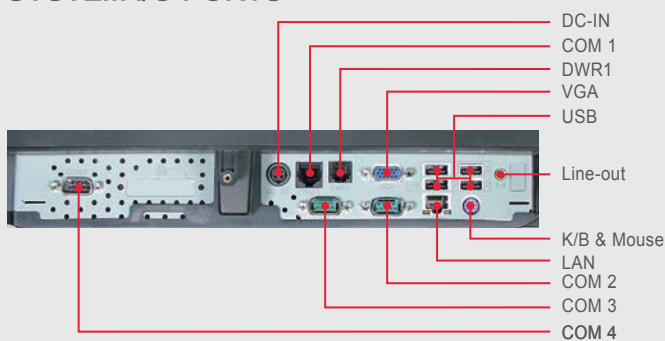

Optional Back Mount VFD / 2nd Display | Optional Integrated Wireless LAN / RFID

Small Footprint With Integrated 120W AC Adaptor Holder Kit | Waterproof Front Panel

INDITECH

HIGHLIGHTS

AZURE
POS

Back Mountable VFD / 8" or 10.4" 2nd Display

SPECIFICATIONS

System	CPU Support	Intel® CPU series Core™ i5-3550S 3.7GHz, L2 Cache-6MB
	Memory	4GB, DDR3 SO-DIMM (1 slot, up to 8GB)
	Core Logic	Intel® H61
	Network	10/100/1000 Base-T Fast Ethernet
	Power Supply	120~150 Watt Power Adaptor
	System Weight	with power adaptor approx. 7kg
	Dimension	367 x 318 x 78 mm
	O.S. Support	POSReady2009 /POSReady7
Audio	2W Speaker	
Storage	SSD	120GB, 1 x 2.5" HDD - SSD
I/O Ports	USB	4 x USB on rear, 1 x USB on side bezel
	Serial Ports	3 x DB9, 1 x RJ45, +5V/12V selectable
	PS/2	1 x PS/2 ports (default at keyboard)
	LAN	1 x RJ45
	VGA	1 x DB15
	Cash Drawer	1 x RJ11 (+12V or +24V selectable)
	Line out	1 x Phone jack
	DC-in	1 x 4pin DC Power Jack
Peripheral	Customer Display	VFD, 20 columns and 2 lines, each column is 5 x 7 dots
	MSR & iButton	ISO I,II,III; JIS I,II and support information key
	RFID	ISO14443A, Mifare, Felica-Lite
	2 nd Display	8" or 10.4" LCD
	Fingerprint	8-bit grayscale, reader
LCD	15" TFT LCD	
Max. Resolution	1024 x 768	

SYSTEM I/O PORTS

INDITECH

ORDERING INFORMATION

Order No	Description
PA-6970RC-A1B	15" 5-Wire True Flat Resistive Touch POS Terminal Barebone
PA-6970RC-B1B	15" Projected Capacitive True Flat Touch POS Terminal Barebone
52-210-61000027	Intel® Core™ i5-3550S Processor (6M Cache, 3.0 GHz)
PA-6970RZ-22A	DDR3 4GB Memory/ 120GB SSD 2.5" HDD
PA-6151RZ-41B	Vacuum Fluorescent Display, 20 columns and 2 lines, each column is 5 x 7 dots
PA-6970RZ-35B	ID-TECH ISO Track1+2+3
PA-6970RZ-43B	10.4" 2nd display (resolution 800*600)
PA-3100RZ-81A	Mini PCIe Wireless LAN Module 802.11 b/g
Color	Black, White