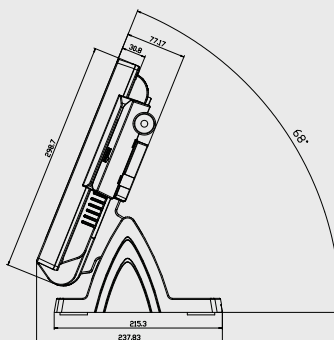

SPECIFICATIONS

System	CPU Support	Intel® CPU series Core™ i5-3550S 3.7GHz, L2 Cache-6MB
	Memory	4GB, DDR3 SO-DIMM (1 slot, up to 8GB)
	Core Logic	Intel® H61
	Network	10/100/1000 Base-T Fast Ethernet
	Power Supply	120~150 Watt Power Adaptor
	System Weight	with power adaptor approx. 7kg
	Dimension	367 x 318 x 78 mm
	O.S. Support	POSReady2009 /POSReady7
Audio	2W Speaker	
Storage	SSD	120GB, 1 x 2.5" HDD - SSD
I/O Ports	USB	4 x USB on rear, 1 x USB on side bezel
	Serial Ports	3 x DB9, 1 x RJ45, +5V/12V selectable
	PS/2	1 x PS/2 ports (default at keyboard)
	LAN	1 x RJ45
	VGA	1 x DB15
	Cash Drawer	1 x RJ11 (+12V or +24V selectable)
	Line out	1 x Phone jack
	DC-in	1 x 4pin DC Power Jack
Peripheral	Customer Display	VFD, 20 columns and 2 lines, each column is 5 x 7 dots
	MSR & iButton	ISO I,II,III; JIS I,II and support information key
	RFID	ISO14443A, Mifare, Felica-Lite
	2 nd Display	8" or 10.4" LCD
	Fingerprint	8-bit grayscale, reader
LCD	15" TFT LCD	
Max. Resolution	1024 x 768	

SYSTEM I/O PORTS

INDITECH

ORDERING INFORMATION

Order No	Description
PA-6970RC-A1B	15" 5-Wire True Flat Resistive Touch POS Terminal Barebone
PA-6970RC-B1B	15" Projected Capacitive True Flat Touch POS Terminal Barebone
52-210-61000027	Intel® Core™ i5-3550S Processor (6M Cache, 3.0 GHz)
PA-6970RZ-22A	DDR3 4GB Memory/ 120GB SSD 2.5" HDD
PA-6151RZ-41B	Vacuum Fluorescent Display, 20 columns and 2 lines, each column is 5 x 7 dots
PA-6970RZ-35B	ID-TECH ISO Track1+2+3
PA-6970RZ-43B	10.4" 2nd display (resolution 800*600)
PA-3100RZ-81A	Mini PCIe Wireless LAN Module 802.11 b/g
Color	Black, White

APPLICATIONS

• Retail	• Supermarket
• Hospitality	• Food and Beverage

DIMENSIONS

unit: mm

For Enquiry & Support

Contact: 043 88 57 56, 055 22 77 528