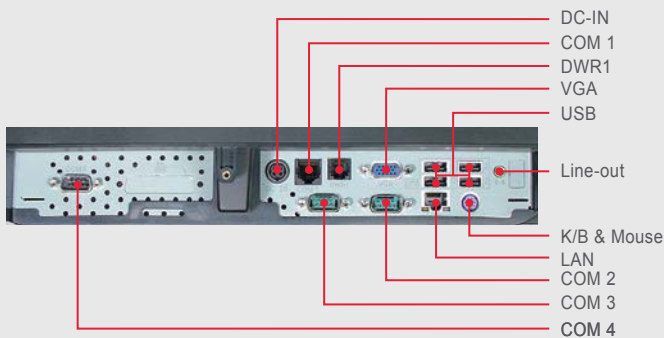

Optional Back Mount VFD / 2nd Display | Optional Integrated Wireless LAN / RFID

Small Footprint With Integrated 120W AC Adaptor Holder Kit | Waterproof Front Panel

INDITECH

HIGHLIGHTS

AZURE
POS

Back Mountable VFD / 8" or 10.4" 2nd Display

SPECIFICATIONS

System	CPU Support	Intel® CPU series Core™ i3-3220 3.3GHz, L2 Cache-3MB
	Memory	DDR3 SO-DIMM (1 slot, up to 8GB)
	Core Logic	Intel® H61
	Network	10/100/1000 Base-T Fast Ethernet
	Power Supply	120~150 Watt Power Adaptor
	System Weight	with power adaptor approx. 7kg
	Dimension	367 x 318 x 78 mm
	O.S. Support	POSReady2009 /POSReady7
Storage	Audio	2W Speaker
	SATA	320GB 1 x 2.5" HDD
I/O Ports	USB	4 x USB on rear, 1 x USB on side bezel
	Serial Ports	3 x DB9, 1 x RJ45,+5V/12V selectable
	PS/2	1 x PS/2 ports (default at keyboard)
	LAN	1 x RJ45
	VGA	1 x DB15
	Cash Drawer	1 x RJ11 (+12V or +24V selectable)
	Line out	1 x Phone jack
	DC-in	1 x 4pin DC Power Jack
Peripheral	Customer Display	VFD, 20 columns and 2 lines, each column is 5 x 7 dots
	MSR & iButton	ISO I,II,III; JIS I,II and support information key
	RFID	ISO14443A, Mifare, Felica-Lite
	2 nd Display	8" or 10.4" LCD
	Fingerprint	8-bit grayscale, reader
LCD	LCD	15" TFT LCD
	Max. Resolution	1024 x 768

SYSTEM I/O PORTS

INDITECH

ORDERING INFORMATION

Order No	Description
PA-6970RC-A1B	15" 5-Wire True Flat Resistive Touch POS Terminal Barebone
PA-6970RC-B1B	15" Projected Capacitive True Flat Touch POS Terminal Barebone
52-210-61000027	Intel® Core™ i5-3550S Processor (6M Cache, 3.0 GHz)
PA-6970RZ-25A	DDR3 4GB Memory/ 320GB SATA 2.5" HDD
PA-6151RZ-41B	Vacuum Fluorescent Display, 20 columns and 2 lines, each column is 5 x 7 dots
PA-6970RZ-35B	ID-TECH ISO Track1+2+3
PA-6970RZ-43B	10.4" 2nd display (resolution 800*600)
PA-3100RZ-81A	Mini PCIe Wireless LAN Module 802.11 b/g
Color	Black, White