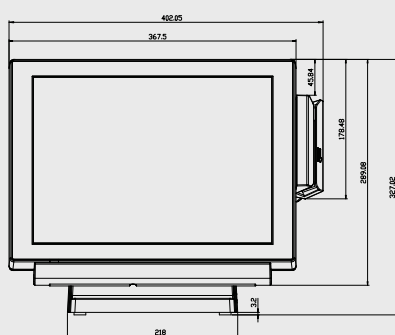

SPECIFICATIONS

System	CPU Support	Intel® CPU series Core™ i3-3220 3.3GHz, L2 Cache-3MB
	Memory	DDR3 SO-DIMM (1 slot, up to 8GB)
	Core Logic	Intel® H61
	Network	10/100/1000 Base-T Fast Ethernet
	Power Supply	120~150 Watt Power Adaptor
	System Weight	with power adaptor approx. 7kg
	Dimension	367 x 318 x 78 mm
	O.S. Support	POSReady2009 /POSReady7
Storage	Audio	2W Speaker
	SATA	320GB 1 x 2.5" HDD
I/O Ports	USB	4 x USB on rear, 1 x USB on side bezel
	Serial Ports	3 x DB9, 1 x RJ45,+5V/12V selectable
	PS/2	1 x PS/2 ports (default at keyboard)
	LAN	1 x RJ45
	VGA	1 x DB15
	Cash Drawer	1 x RJ11 (+12V or +24V selectable)
	Line out	1 x Phone jack
	DC-in	1 x 4pin DC Power Jack
Peripheral	Customer Display	VFD, 20 columns and 2 lines, each column is 5 x 7 dots
	MSR & iButton	ISO I,II,III; JIS I,II and support information key
	RFID	ISO14443A, Mifare, Felica-Lite
	2 nd Display	8" or 10.4" LCD
	Fingerprint	8-bit grayscale, reader
LCD	LCD	15" TFT LCD
	Max. Resolution	1024 x 768

SYSTEM I/O PORTS

INDITECH

ORDERING INFORMATION

Order No	Description
PA-6970RC-A1B	15" 5-Wire True Flat Resistive Touch POS Terminal Barebone
PA-6970RC-B1B	15" Projected Capacitive True Flat Touch POS Terminal Barebone
52-210-61000027	Intel® Core™ i5-3550S Processor (6M Cache, 3.0 GHz)
PA-6970RZ-25A	DDR3 4GB Memory/ 320GB SATA 2.5" HDD
PA-6151RZ-41B	Vacuum Fluorescent Display, 20 columns and 2 lines, each column is 5 x 7 dots
PA-6970RZ-35B	ID-TECH ISO Track1+2+3
PA-6970RZ-43B	10.4" 2nd display (resolution 800*600)
PA-3100RZ-81A	Mini PCIe Wireless LAN Module 802.11 b/g
Color	Black, White

APPLICATIONS

• Retail	• Supermarket
• Hospitality	• Food and Beverage

DIMENSIONS

unit: mm

For Enquiry & Support

Contact: 043 88 57 56, 055 22 77 528