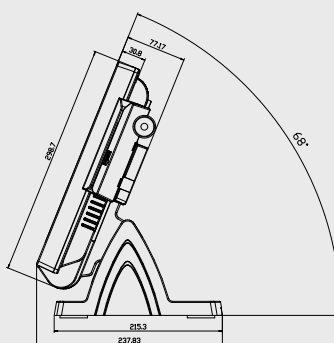

SPECIFICATIONS

System	CPU Support	Intel® CPU series Core™ i3-3220 3.3GHz, L2 Cache-3MB
	Memory	DDR3 SO-DIMM (1 slot, up to 8GB)
	Core Logic	Intel® H61
	Network	10/100/1000 Base-T Fast Ethernet
	Power Supply	120~150 Watt Power Adaptor
	System Weight	with power adaptor approx. 7kg
	Dimension	367 x 318 x 78 mm
	O.S. Support	POSReady2009 /POSReady7
Storage	Audio	2W Speaker
	SATA	320GB 1 x 2.5" HDD
I/O Ports	USB	4 x USB on rear, 1 x USB on side bezel
	Serial Ports	3 x DB9, 1 x RJ45,+5V/12V selectable
	PS/2	1 x PS/2 ports (default at keyboard)
	LAN	1 x RJ45
	VGA	1 x DB15
	Cash Drawer	1 x RJ11 (+12V or +24V selectable)
	Line out	1 x Phone jack
	DC-in	1 x 4pin DC Power Jack
Peripheral	Customer Display	VFD, 20 columns and 2 lines, each column is 5 x 7 dots
	MSR & iButton	ISO I,II,III; JIS I,II and support information key
	RFID	ISO14443A, Mifare, Felica-Lite
	2 nd Display	8" or 10.4" LCD
	Fingerprint	8-bit grayscale, reader
LCD	LCD	15" TFT LCD
	Max. Resolution	1024 x 768

SYSTEM I/O PORTS

INDITECH

ORDERING INFORMATION

Order No	Description
PA-6970RC-A1B	15" 5-Wire True Flat Resistive Touch POS Terminal Barebone
PA-6970RC-B1B	15" Projected Capacitive True Flat Touch POS Terminal Barebone
52-210-61000027	Intel® Core™ i5-3550S Processor (6M Cache, 3.0 GHz)
PA-6970RZ-25A	DDR3 4GB Memory/ 320GB SATA 2.5" HDD
PA-6151RZ-41B	Vacuum Fluorescent Display, 20 columns and 2 lines, each column is 5 x 7 dots
PA-6970RZ-35B	ID-TECH ISO Track1+2+3
PA-6970RZ-43B	10.4" 2nd display (resolution 800*600)
PA-3100RZ-81A	Mini PCIe Wireless LAN Module 802.11 b/g
Color	Black, White

APPLICATIONS

• Retail	• Supermarket
• Hospitality	• Food and Beverage

DIMENSIONS

unit: mm

For Enquiry & Support

Contact: 043 88 57 56, 055 22 77 528