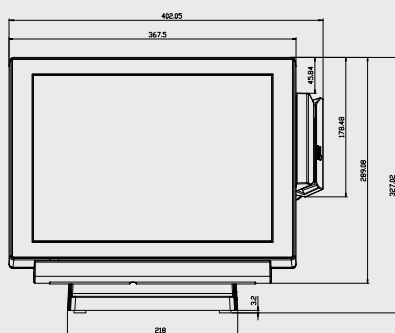

ORDERING INFORMATION

Order No	Description
PA-6970RC-A1B	15" 5-Wire True Flat Resistive Touch POS Terminal Barebone
PA-6970RC-B1B	15" Projected Capacitive True Flat Touch POS Terminal Barebone
52-210-61000027	Intel® Core™ i5-3550S Processor (6M Cache, 3.0 GHz)
PA-6970RZ-22A	DDR3 4GB Memory/ 120GB SSD 2.5" HDD
PA-6151RZ-41B	Vacuum Fluorescent Display, 20 columns and 2 lines, each column is 5 x 7 dots
PA-6970RZ-35B	ID-TECH ISO Track1+2+3
PA-6970RZ-43B	10.4" 2nd display (resolution 800*600)
PA-3100RZ-81A	Mini PCIe Wireless LAN Module 802.11 b/g
Color	Black, White

APPLICATIONS

• Retail	• Supermarket
• Hospitality	• Food and Beverage

DIMENSIONS

unit: mm

For Enquiry & Support

Contact: 043 88 57 56, 055 22 77 528