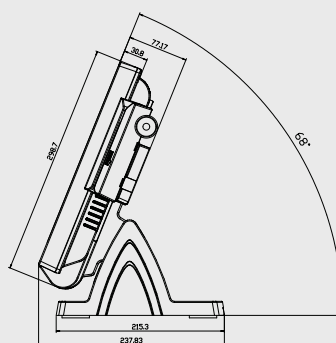

# SPECIFICATIONS

System	CPU Support	Intel® CPU series Core™ i3-3220 3.3GHz, L2 Cache-3MB
	Memory	DDR3 SO-DIMM (1 slot, up to 8GB)
	Core Logic	Intel® H61
	Network	10/100/1000 Base-T Fast Ethernet
	Power Supply	120~150 Watt Power Adaptor
	System Weight	with power adaptor approx. 7kg
	Dimension	367 x 318 x 78 mm
	O.S. Support	POSReady2009 /POSReady7
Storage	SSD	120GB 1 x 2.5" HDD
	Audio	2W Speaker
I/O Ports	USB	4 x USB on rear, 1 x USB on side bezel
	Serial Ports	3 x DB9, 1 x RJ45,+5V/12V selectable
	PS/2	1 x PS/2 ports (default at keyboard)
	LAN	1 x RJ45
	VGA	1 x DB15
	Cash Drawer	1 x RJ11 (+12V or +24V selectable)
	Line out	1 x Phone jack
	DC-in	1 x 4pin DC Power Jack
Peripheral	Customer Display	VFD, 20 columns and 2 lines, each column is 5 x 7 dots
	MSR & iButton	ISO I,II,III; JIS I,II and support information key
	RFID	ISO14443A, Mifare, Felica-Lite
	2 <sup>nd</sup> Display	8" or 10.4" LCD
	Fingerprint	8-bit grayscale, reader
LCD	LCD	15" TFT LCD
	Max. Resolution	1024 x 768

# SYSTEM I/O PORTS

## DIMENSIONS

unit: mm

For Enquiry & Support

Contact: 043 88 57 56, 055 22 77 528