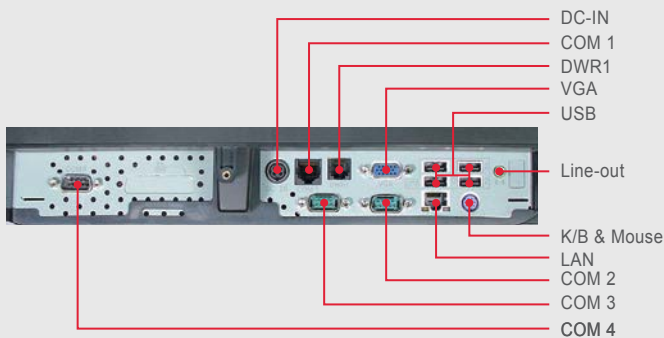

# HIGHLIGHTS

Back Mountable VFD / 8" or 10.4" 2<sup>nd</sup> Display

# SPECIFICATIONS

System	CPU Support	Intel® CPU series Core™ i3-3220 3.3GHz, L2 Cache-3MB
	Memory	DDR3 SO-DIMM (1 slot, up to 8GB)
	Core Logic	Intel® H61
	Network	10/100/1000 Base-T Fast Ethernet
	Power Supply	120~150 Watt Power Adaptor
	System Weight	with power adaptor approx. 7kg
	Dimension	367 x 318 x 78 mm
	O.S. Support	POSReady2009 /POSReady7
Storage	SSD	120GB 1 x 2.5" HDD
	Audio	2W Speaker
I/O Ports	USB	4 x USB on rear, 1 x USB on side bezel
	Serial Ports	3 x DB9, 1 x RJ45,+5V/12V selectable
	PS/2	1 x PS/2 ports (default at keyboard)
	LAN	1 x RJ45
	VGA	1 x DB15
	Cash Drawer	1 x RJ11 (+12V or +24V selectable)
	Line out	1 x Phone jack
	DC-in	1 x 4pin DC Power Jack
Peripheral	Customer Display	VFD, 20 columns and 2 lines, each column is 5 x 7 dots
	MSR & iButton	ISO I,II,III; JIS I,II and support information key
	RFID	ISO14443A, Mifare, Felica-Lite
	2 <sup>nd</sup> Display	8" or 10.4" LCD
	Fingerprint	8-bit grayscale, reader
LCD	LCD	15" TFT LCD
	Max. Resolution	1024 x 768

# SYSTEM I/O PORTS

## ORDERING INFORMATION

Order No	Description
PA-6970RC-A1B	15" 5-Wire True Flat Resistive Touch POS Terminal Barebone
PA-6970RC-B1B	15" Projected Capacitive True Flat Touch POS Terminal Barebone
52-210-61000027	Intel® Core™ i5-3550S Processor (6M Cache, 3.0 GHz)
PA-6970RZ-22A	DDR3 4GB Memory/ 120GB SSD 2.5" HDD
PA-6151RZ-41B	Vacuum Fluorescent Display, 20 columns and 2 lines, each column is 5 x 7 dots
PA-6970RZ-35B	ID-TECH ISO Track1+2+3
PA-6970RZ-43B	10.4" 2nd display (resolution 800*600)
PA-3100RZ-81A	Mini PCIe Wireless LAN Module 802.11 b/g
Color	Black, White